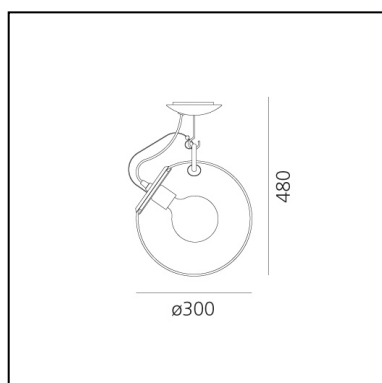

Miconos Ceiling - Satin brass

Ernesto Gismondi

IP20     Dimmerable: 

LUMINAIRE

- Watt: **15W**
- Voltage: **220V-240V**
- Delivered lumens output: **1372lm**
- CCT: **2700K**
- Efficiency: **90%**
- Efficacy: **91.48lm/W**
- CRI: **80**

PRODUCT CODE: A022810

FEATURES

- Article Code: **A022810**
- Colour: **Satin brass**
- Installation: **Ceiling**
- Material: **Blown glass, steel**
- Series: **Design Collection**
- Environment: **Indoor**
- Area contract: **All projects**
- Emission: **Diffused And Direct**
- design by: **Ernesto Gismondi**

DIMENSIONS

- Height: **cm 48**
- Diameter: **cm 30**

NOT INCLUDED SOURCES

- Category: **FLUO**
- Number: **1**
- Watt: **23 W**
- Socket: **E27**
- Color temperature (K): **3000K**
- Class: **A**

ALTERNATIVE SOURCES

- Category: **LED RETROFIT**
- Number: **1**
- Watt: **15W**
- Delivered lumens output: **1150lm**
- Socket: **E27**